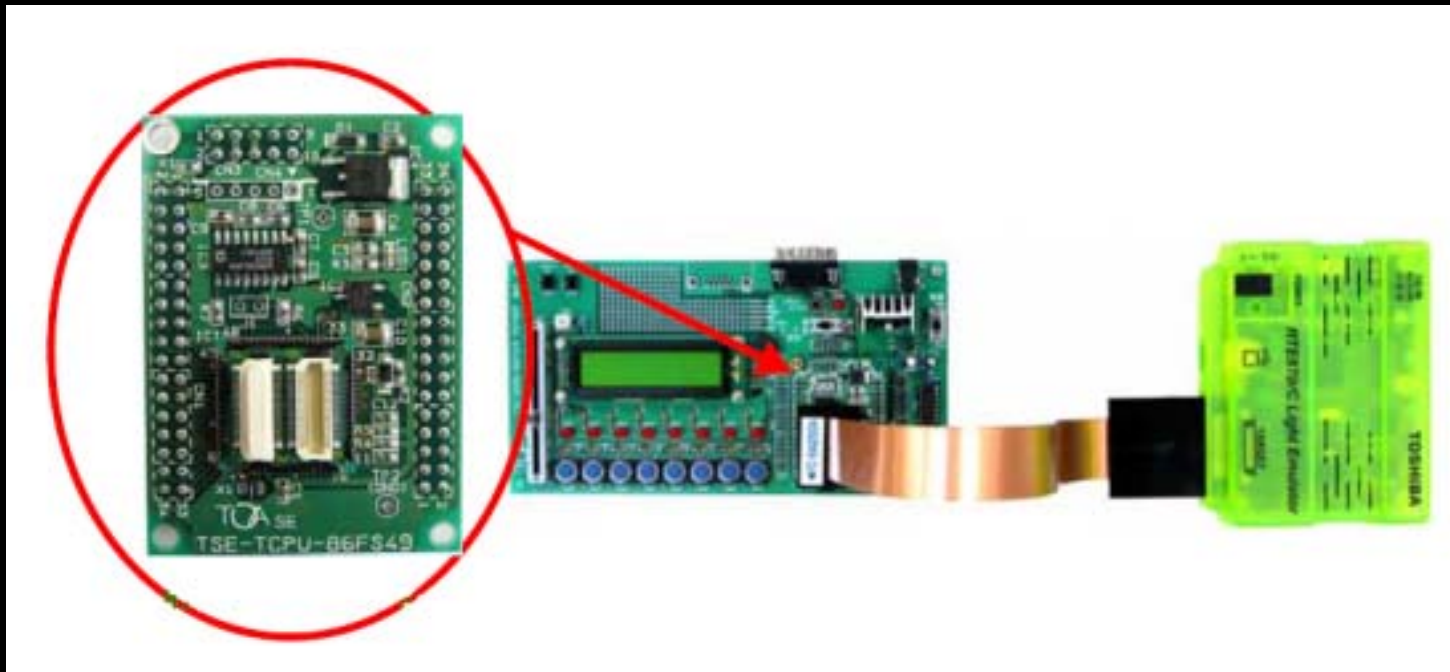

Light System Connection Board

TOSHIBA RTE870C Light Emulator

Target connector

MCU Probe

Sample formation